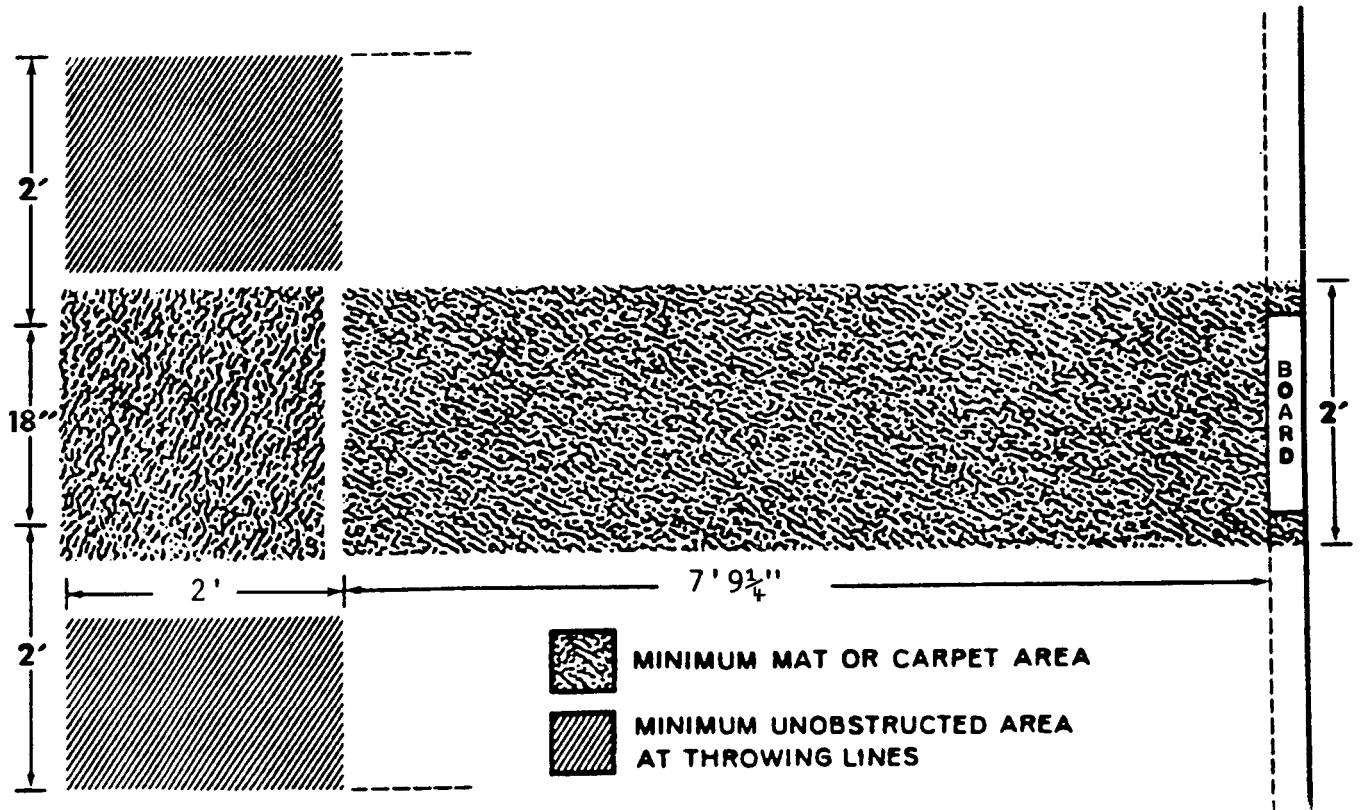

# DART BOARD SET UP

PDA requires a minimum space of 5' between bull's eyes on multiple boards

**SPORTCRAFT® / NODOR BRISTLE TOURNAMENT DARTBOARD**

The official approved board of the American Darts Organization.