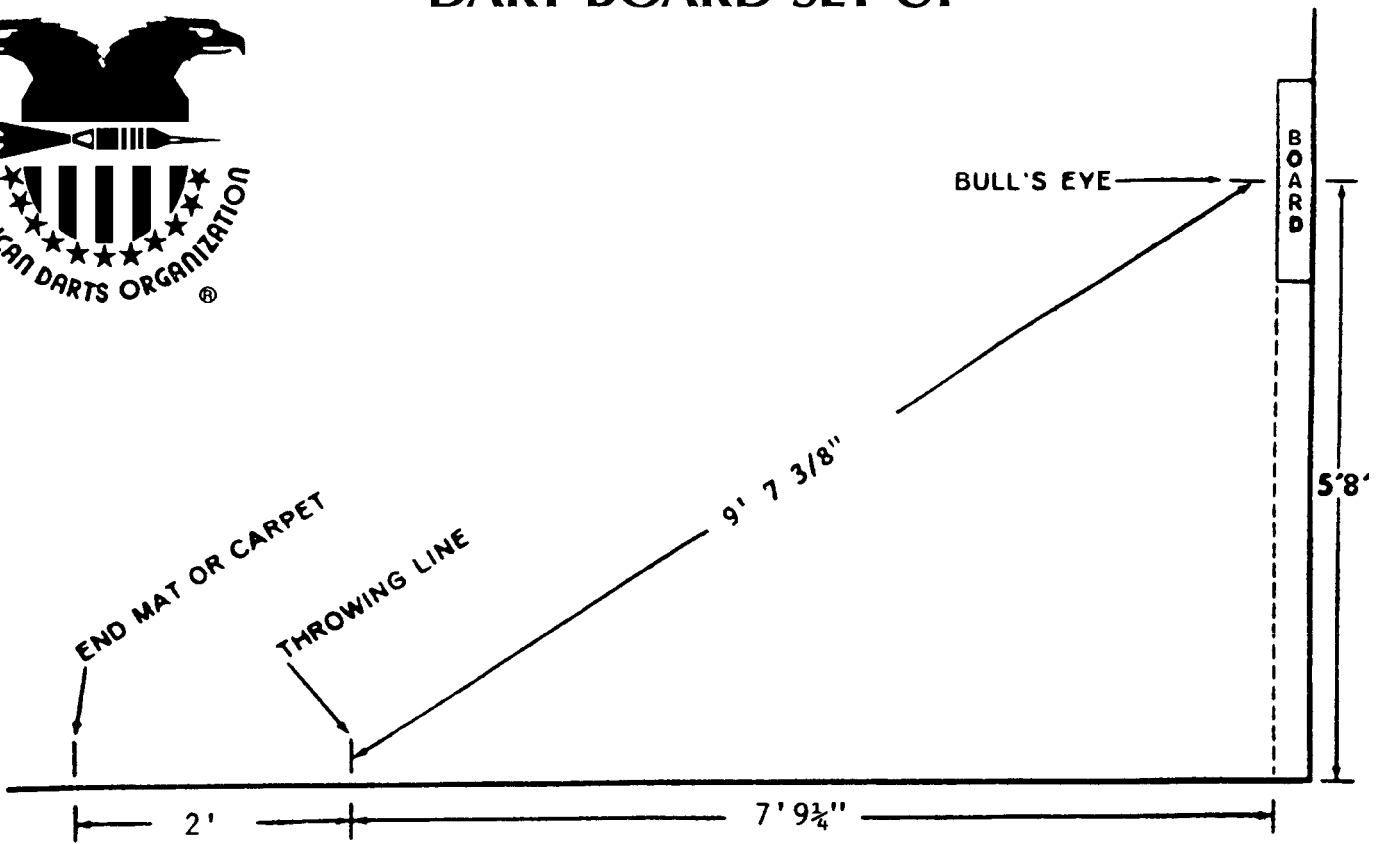

# DART BOARD SET UP

PDA requires a minimum space of 5' between bull's eyes on multiple boards

**SPORTCRAFT® / NODOR BRISTLE TOURNAMENT DARTBOARD**

The official approved board of the American Darts Organization.