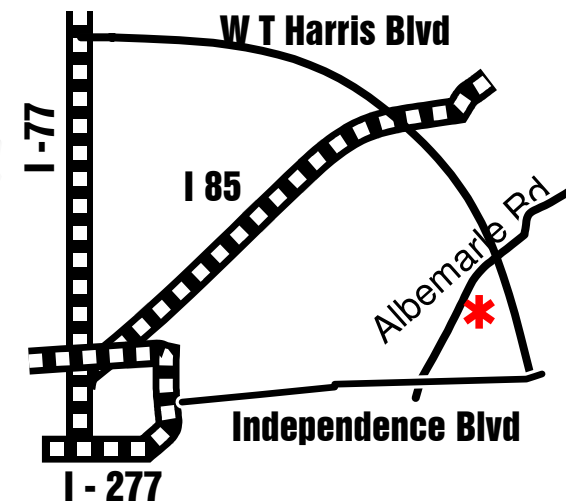

Near By Accommodations:

The Mart Inn

704-3771501

Hampton Inn - Matthews

704-841-1155

The Get-a-Way Pub
6824 - C Albemarle Rd
Charlotte NC 28212
(704) 535-1802

Dart supplies provided by:

Spears Custom Darts